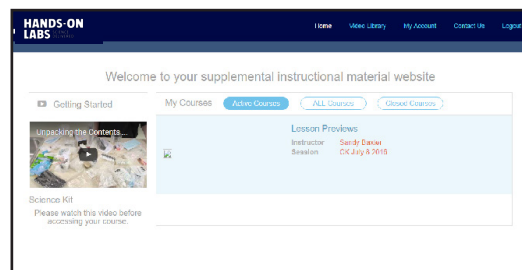

Students Getting Started

HANDS-ON LABS SCIENCE DELIVERED

Start Your Lessons

1. 4
2. Once you login, you can access your labs anytime, anywhere on any device.
   - While you wait for your LabPak to be delivered you can start working on the “Getting Started” lab, the “Laboratory Safety” Lab, and any lessons your instructor may assign.