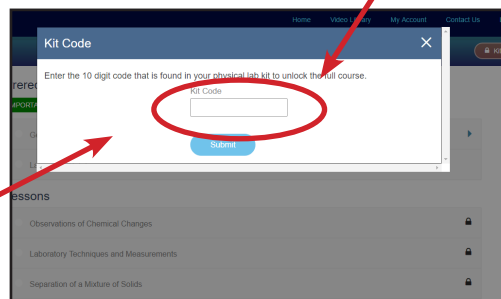

Now you are ready and all set up for a great semester! Best of luck!