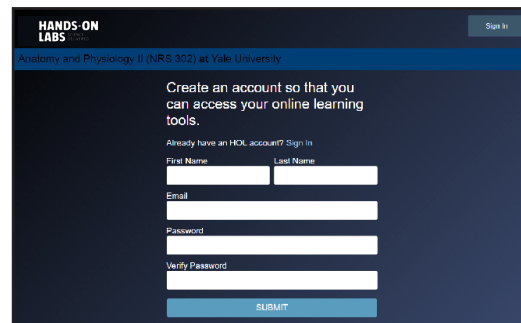

# HANDS-ON LABS SCIENCE DELIVERED

Welcome students to HOLcloud!  
This PDF will show you how to order your lab kit, and how access your lab manual.

## Order Your LabPaq

1. Visit: [www.holscience.com/orders](http://www.holscience.com/orders) and click "Yes."
  - Use the login and password provided **by your instructor** to purchase a LabPaq.
  - Please note: This login information will be different than your login information for HOLcloud. The username to order your LabPaq should look similar to: "C000123."
  - LabPaqs take 1-5 business days to process from the time you place your order. Please note that if you choose expedited shipping, the selected shipping method applies to the date the item is shipped from our warehouse AFTER processing.

## Access Your Lab Manual

2. Follow the link provided by your instructor.
  - The link would look similar to this link:  
<https://myhol.holscience.com/enroll/ktfh-sxvz-frmn-mxbw>
  - Please note: this link is unique to your class. If you try to create an account without this link you WILL NOT have access to your class.

## Create an Account

3. The link to your class will prompt you to a page that looks like this:
  - Simply fill out your information, enter your email address and click "SUBMIT."
  - **IMPORTANT:** You must use your school's email address.